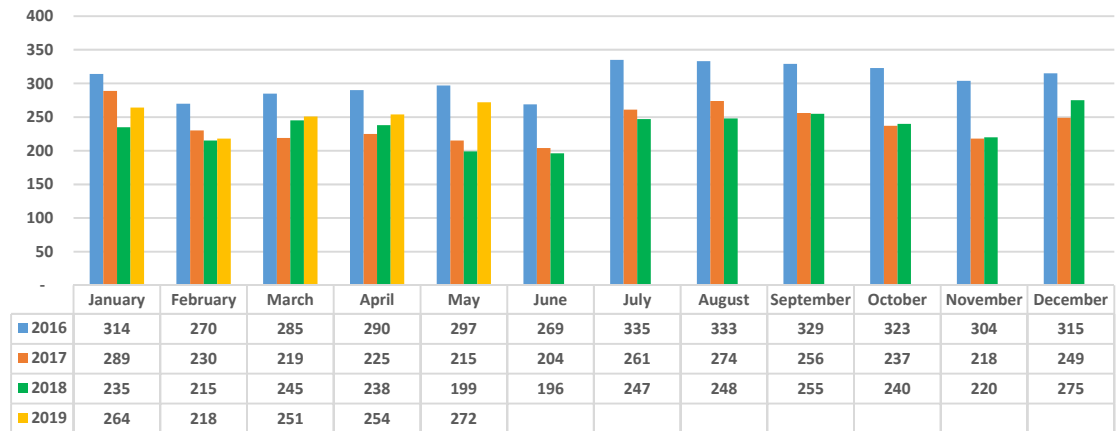

### MONTHLY DEPARTING COMMERCIAL AIR TRAFFIC MOVEMENT 2016 - 2019

### ANNUAL DEPARTING COMMERCIAL AIR TRAFFIC MOVEMENT 2013-2018

MONTHLY TOTAL COMMERCIAL PASSENGERS 2016 - 2019

ANNUAL TOTAL COMMERCIAL PASSENGERS 2013 - 2018

MONTHLY TOTAL COMMERCIAL AIR TRAFFIC MOVEMENT 2016 - 2019

ANNUAL TOTAL COMMERCIAL AIR TRAFFIC MOVEMENT 2013 - 2018