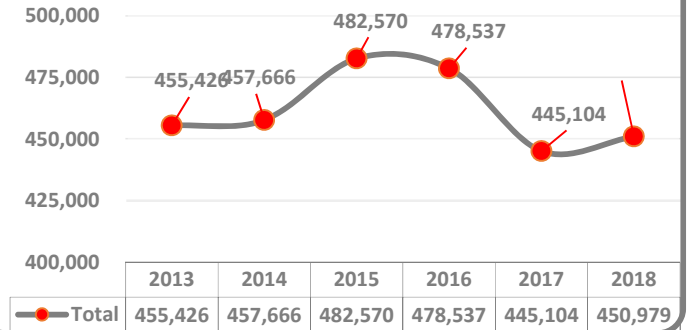

### MONTHLY DEPARTING COMMERCIAL PASSENGERS 2016 - 2019

### ANNUAL DEPARTING COMMERCIAL PASSENGERS 2013 - 2018

### MONTHLY DEPARTING COMMERCIAL AIR TRAFFIC MOVEMENT 2016 - 2019

### ANNUAL DEPARTING COMMERCIAL AIR TRAFFIC MOVEMENT 2013-2018

MONTHLY TOTAL COMMERCIAL PASSENGERS 2016 - 2019

ANNUAL TOTAL COMMERCIAL PASSENGERS 2013 - 2018

MONTHLY TOTAL COMMERCIAL AIR TRAFFIC MOVEMENT 2016 - 2019