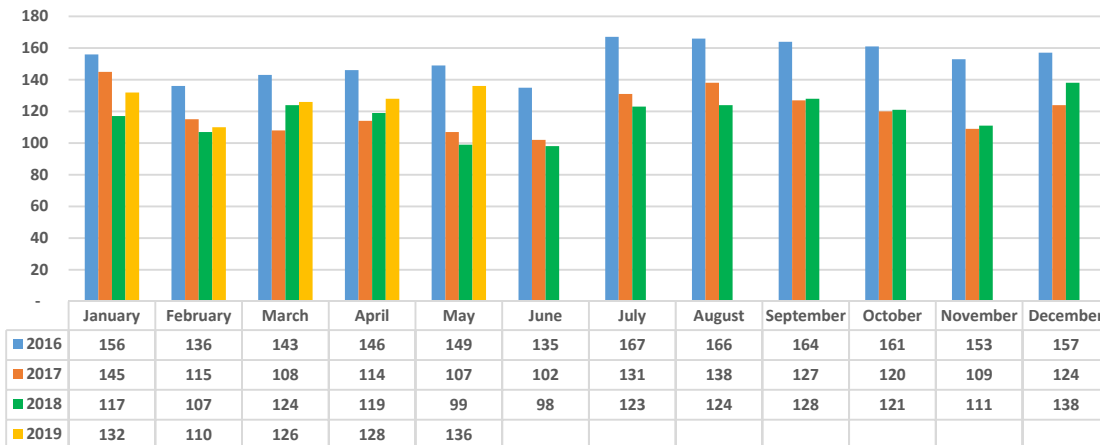

MONTHLY TOTAL COMMERCIAL PASSENGERS 2016 - 2019

MONTHLY DEPARTING COMMERCIAL AIR TRAFFIC MOVEMENT 2016 - 2019